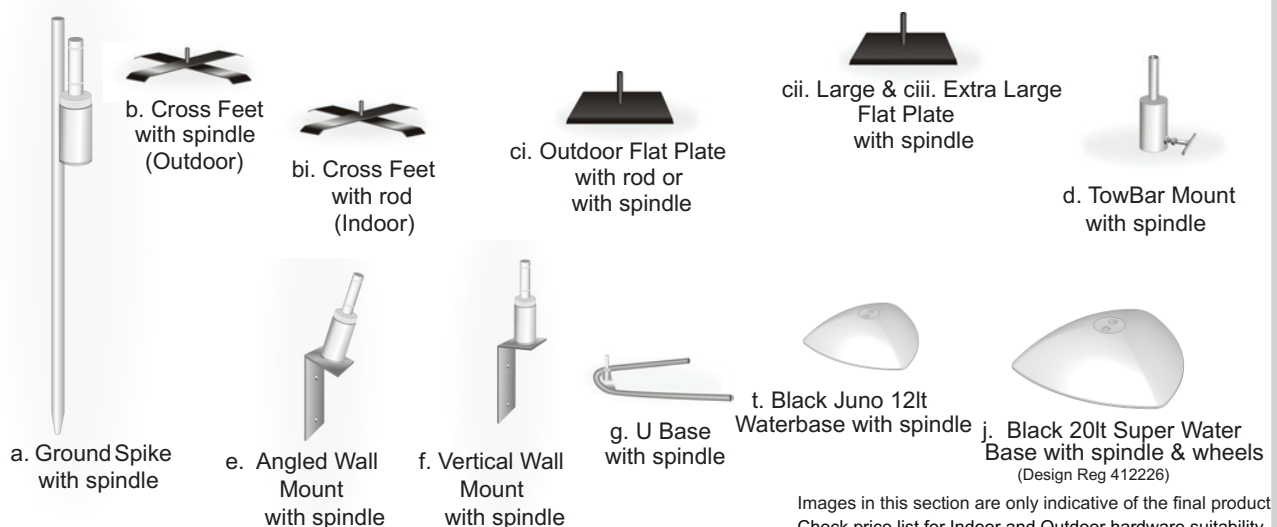

Mounting options

Images in this section are only indicative of the final product
Check price list for Indoor and Outdoor hardware suitability
(One year warranty on hardware)